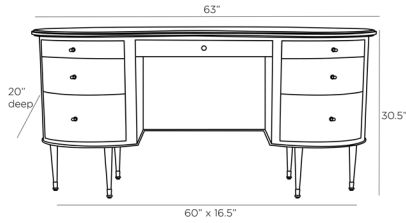

ARTERIOS

PELHAM DESK

5762

H: 30.5 IN, W: 63 IN, D: 20 IN

Ebony

Contract Suitable As Is

A nod to the writing desks of the Art Deco era, the Pelham desk is realized in a curved silhouette with tapered, spindle legs that create a floating illusion. The small-scale piece, in ebony oak veneer with vintage brass hardware, offers ample storage and can be used as intended or as a chic vanity table. Finish will vary.

APPEARANCE

Material	Brass, Veneer
Material Type	Oak
Finish	Ebony, Vintage Brass
Finish Will Vary	true
Top Coat/Sealant	true

DIMENSIONS

Foot Print	W: 33 IN, D: 16.5 IN
Bottom Drawer Interior	D: 13.5 IN, H: 6 IN, W: 13.5 IN
Chair Clearance	H: 25.5 IN, W: 22 IN, D: 18.5 IN
Middle Drawer Interior	H: 4 IN, W: 13.5 IN, D: 13.5 IN
Upper Center Drawer Interior	H: 1.5 IN, W: 20.5 IN, D: 13 IN
Upper Drawer Interior	H: 1.5 IN, W: 13.5 IN, D: 13.5 IN

SHIPPING

Shipping Requirements	TruckShip
Product Weight	186 LBS
Gross Weight 1	390.6 LBS
Shipping Box 1	H: 67 IN, L: 29.5 IN, W: 23.8 IN

ADDITIONAL INFO

Leg Or Foot Application Glides

CONTRACT

Contract Suitable true